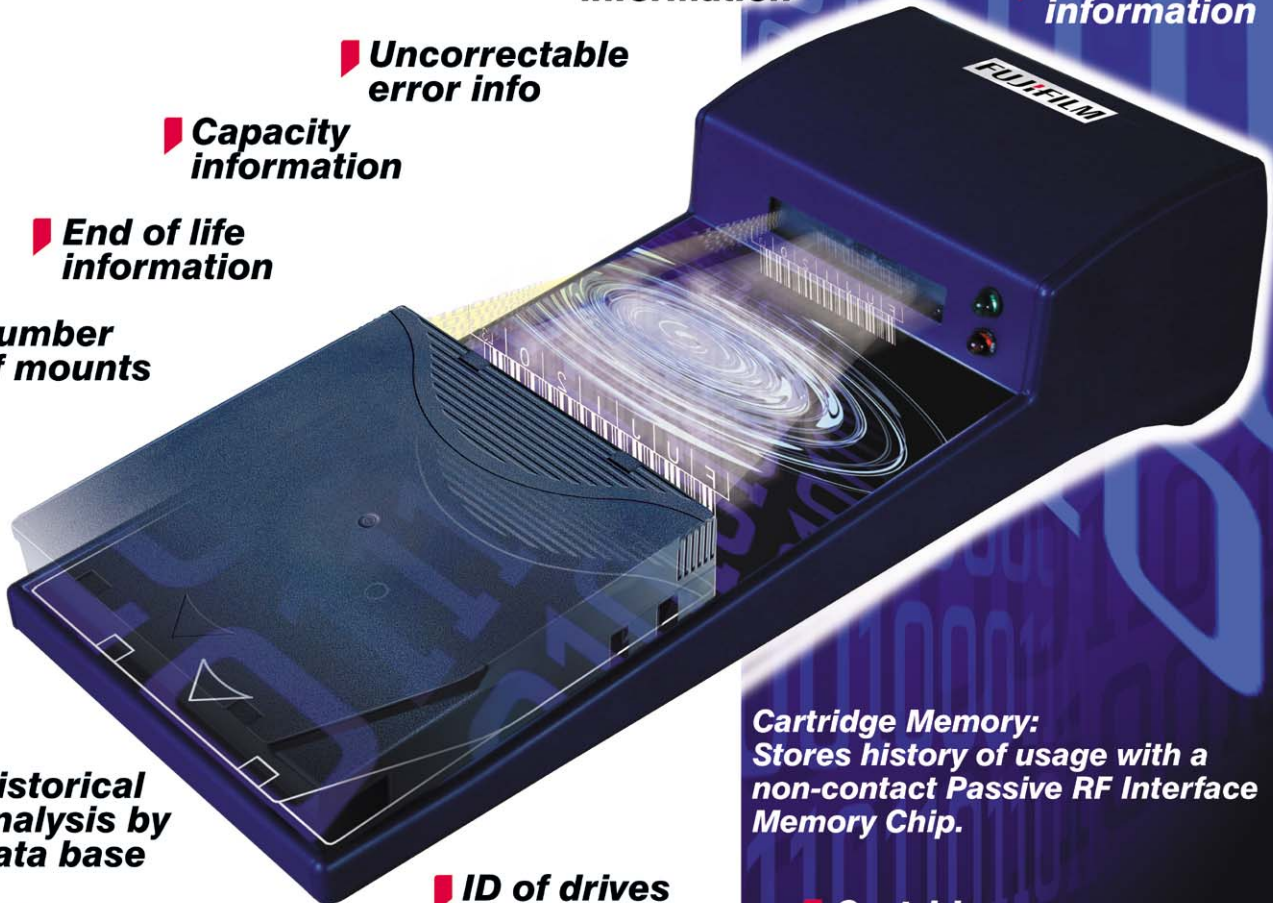

## DATA CARTRIDGE ANALYSER

Innovative tool to check cartridge and drive performance developed by Fujifilm. With advanced software to provide detailed data, status report and recommendation about cartridges, drive and application.

■ **Suspended write information**

■ **EOD information**

■ **Uncorrectable error info**

■ **Capacity information**

■ **End of life information**

■ **Number of mounts**

**Cartridge Memory:** Stores history of usage with a non-contact Passive RF Interface Memory Chip.